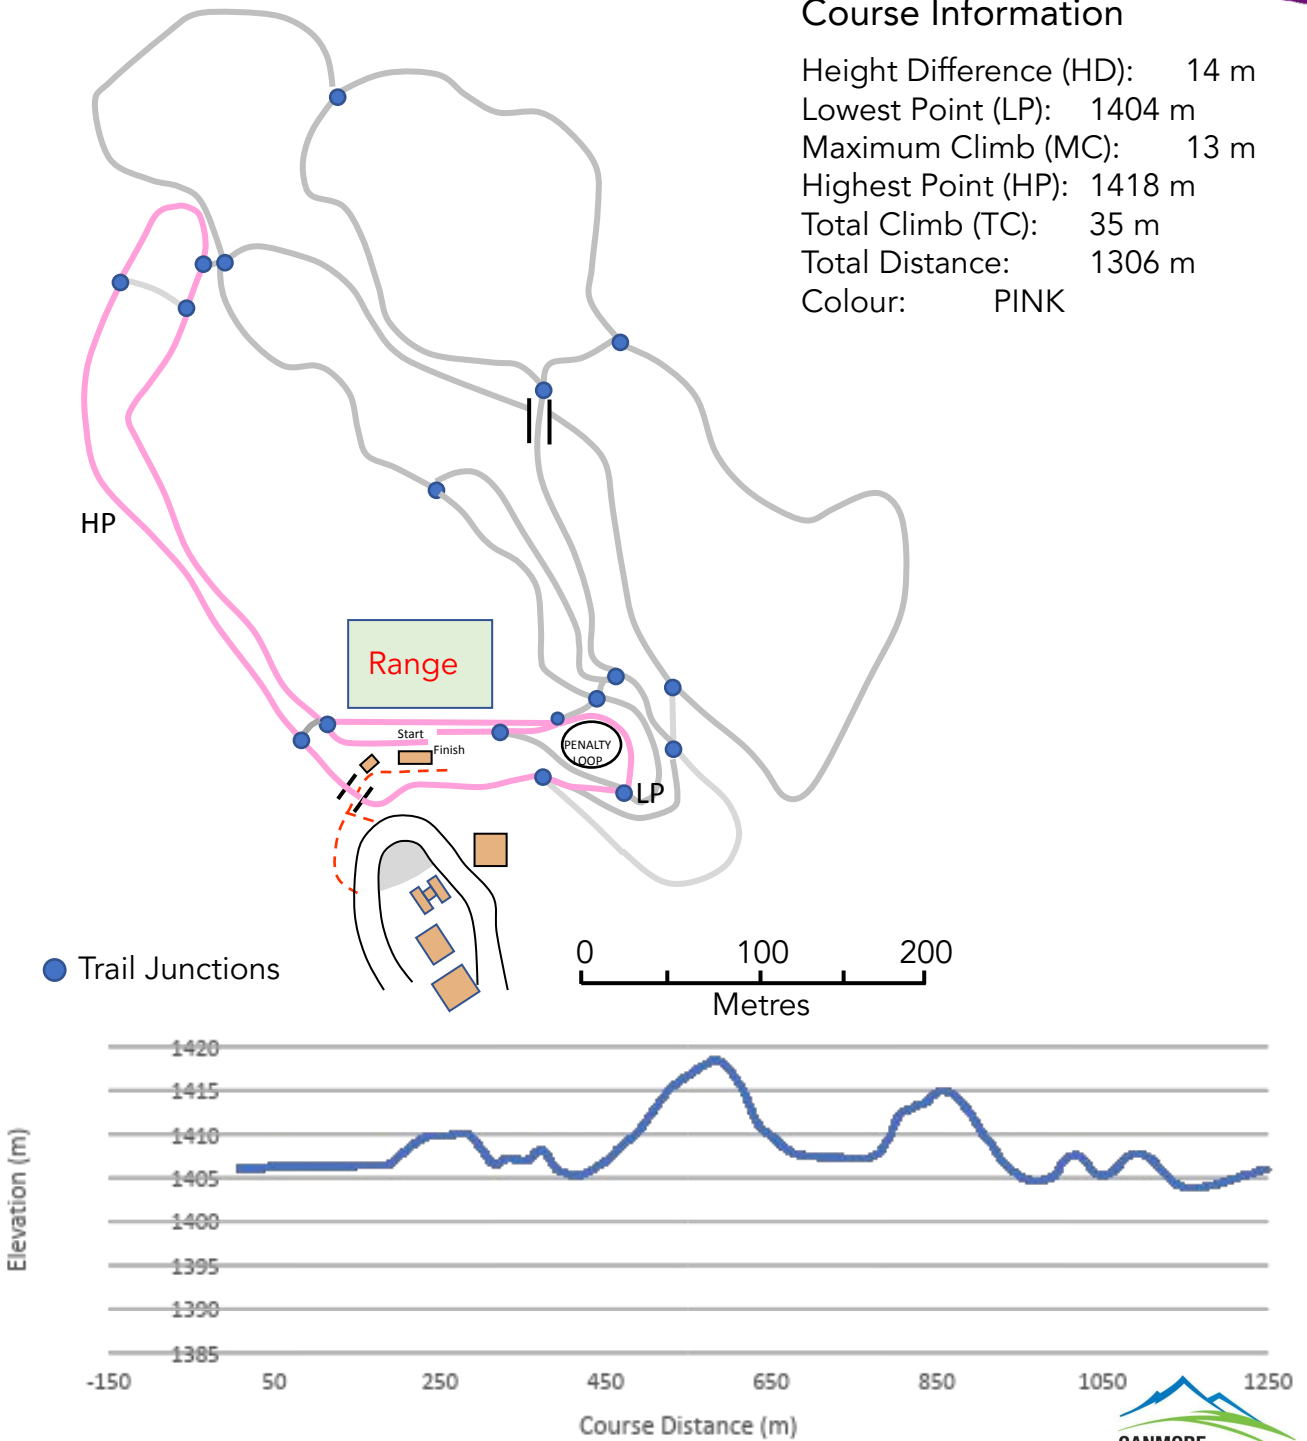

CANMORE NORDIC CENTRE

1.0 KM BIATHLON COURSE – BLACK (WC Configuration)

Course Information

Height Difference (HD): 16 m
 Lowest Point (LP): 1404 m
 Maximum Climb (MC): 11m
 Highest Point (HP): 1420 m
 Total Climb (TC): 20 m
 Total Distance: 985 m
 Colour: BLACK

CANMORE NORDIC CENTRE

1.25 KM BIATHLON COURSE – PINK (WC Configuration)

Course Information

Height Difference (HD): 14 m
 Lowest Point (LP): 1404 m
 Maximum Climb (MC): 13 m
 Highest Point (HP): 1418 m
 Total Climb (TC): 35 m
 Total Distance: 1306 m
 Colour: PINK

CANMORE NORDIC CENTRE

2.0 KM BIATHLON COURSE – RED

(FT Configuration)

Course Information

Height Difference (HD): 18 m
 Lowest Point (LP): 1400 m
 Maximum Climb (MC): 13 m
 Highest Point (HP): 1418 m
 Total Climb (TC): 59 m
 Total Distance: 2021 m
 Colour: Red

CANMORE NORDIC CENTRE

3.3 KM BIATHLON COURSE – BLUE

(FT Configuration)

Course Information

Height Difference (HD): 56 m
 Lowest Point (LP): 1364 m
 Maximum Climb (MC): 24 m
 Highest Point (HP): 1420 m
 Total Climb (TC): 136 m
 Total Distance: 3433 m
 Colour: Blue