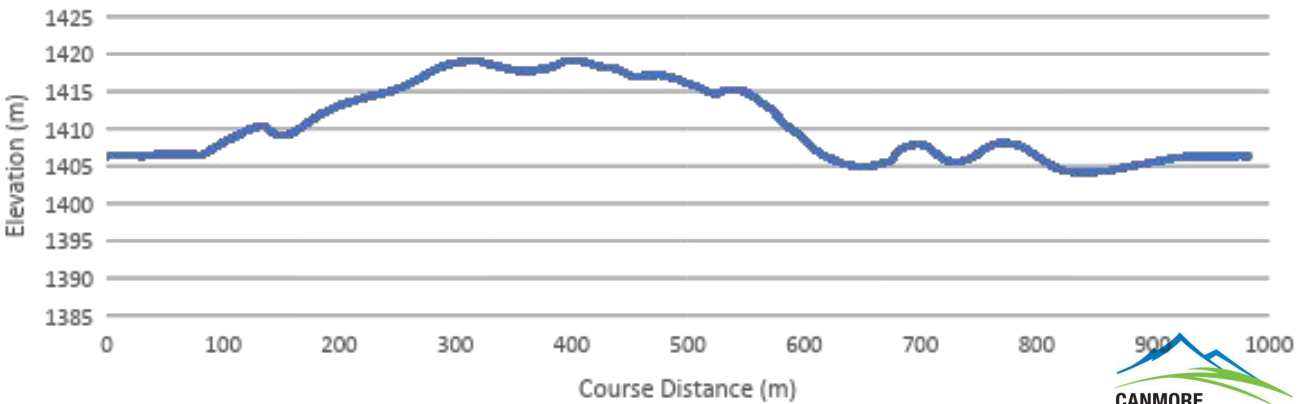

CANMORE NORDIC CENTRE

1.0 KM BIATHLON COURSE – BLACK (WC Configuration)

Course Information

Height Difference (HD): 16 m
 Lowest Point (LP): 1404 m
 Maximum Climb (MC): 11m
 Highest Point (HP): 1420 m
 Total Climb (TC): 20 m
 Total Distance: 985 m
 Colour: BLACK

CANMORE NORDIC CENTRE

1.25 KM BIATHLON COURSE – PINK (WC Configuration)

Course Information

Height Difference (HD): 14 m
 Lowest Point (LP): 1404 m
 Maximum Climb (MC): 13 m
 Highest Point (HP): 1418 m
 Total Climb (TC): 35 m
 Total Distance: 1306 m
 Colour: PINK

CANMORE NORDIC CENTRE

2.0 KM BIATHLON COURSE – RED

(FT Configuration)

Course Information

Height Difference (HD): 18 m
 Lowest Point (LP): 1400 m
 Maximum Climb (MC): 13 m
 Highest Point (HP): 1418 m
 Total Climb (TC): 59 m
 Total Distance: 2021 m
 Colour: Red

CANMORE NORDIC CENTRE

3.3 KM BIATHLON COURSE – BLUE

(FT Configuration)

Course Information

Height Difference (HD): 56 m
 Lowest Point (LP): 1364 m
 Maximum Climb (MC): 24 m
 Highest Point (HP): 1420 m
 Total Climb (TC): 136 m
 Total Distance: 3433 m
 Colour: Blue