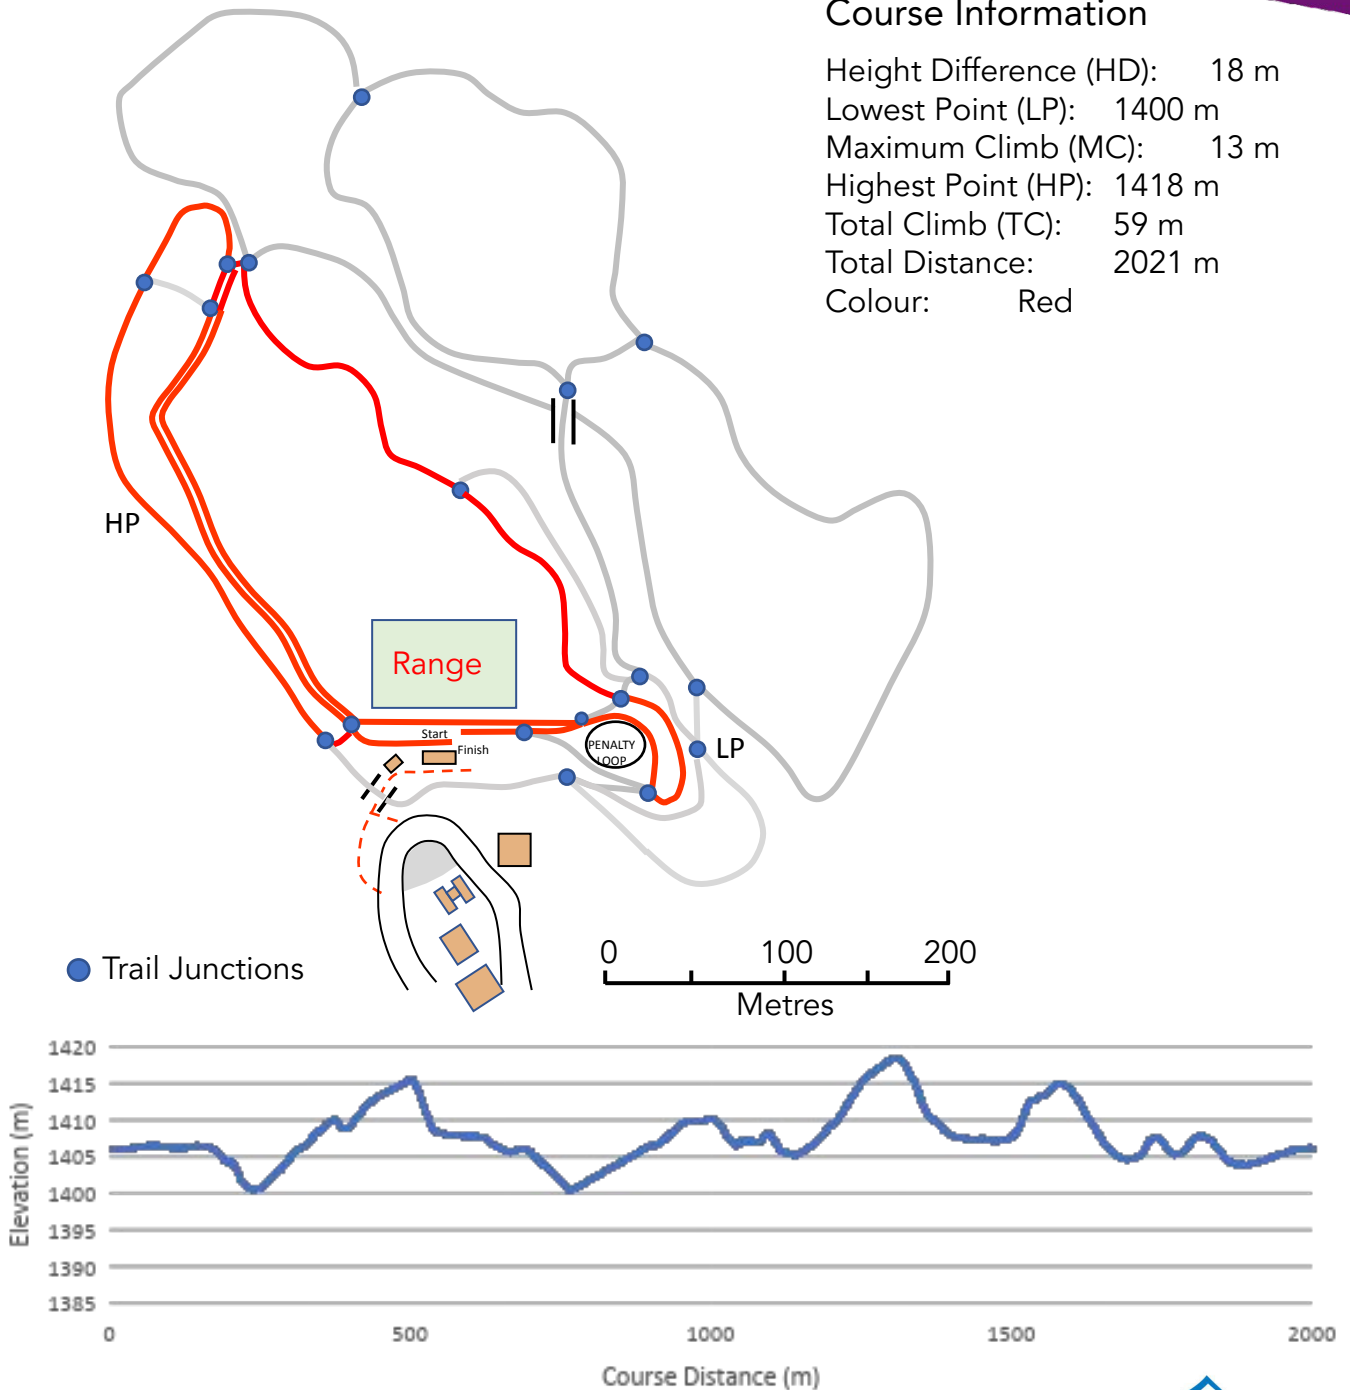

CANMORE NORDIC CENTRE

1.25 KM BIATHLON COURSE – PINK (WC Configuration)

Course Information

Height Difference (HD): 14 m
 Lowest Point (LP): 1404 m
 Maximum Climb (MC): 13 m
 Highest Point (HP): 1418 m
 Total Climb (TC): 35 m
 Total Distance: 1306 m
 Colour: PINK

CANMORE NORDIC CENTRE

2.0 KM BIATHLON COURSE – RED

(FT Configuration)

Course Information

Height Difference (HD): 18 m
 Lowest Point (LP): 1400 m
 Maximum Climb (MC): 13 m
 Highest Point (HP): 1418 m
 Total Climb (TC): 59 m
 Total Distance: 2021 m
 Colour: Red

CANMORE NORDIC CENTRE

2.5 KM BIATHLON COURSE – GREEN (FTConfiguration)

Course Information

Height Difference (HD): 31 m
 Lowest Point (LP): 1389 m
 Maximum Climb (MC): 20 m
 Highest Point (HP): 1420 m
 Total Climb (TC): 75 m
 Total Distance: 2521 m
 Colour: Green

CANMORE NORDIC CENTRE

3.3 KM BIATHLON COURSE – BLUE

(FT Configuration)

Course Information

Height Difference (HD): 56 m
 Lowest Point (LP): 1364 m
 Maximum Climb (MC): 24 m
 Highest Point (HP): 1420 m
 Total Climb (TC): 136 m
 Total Distance: 3433 m
 Colour: Blue