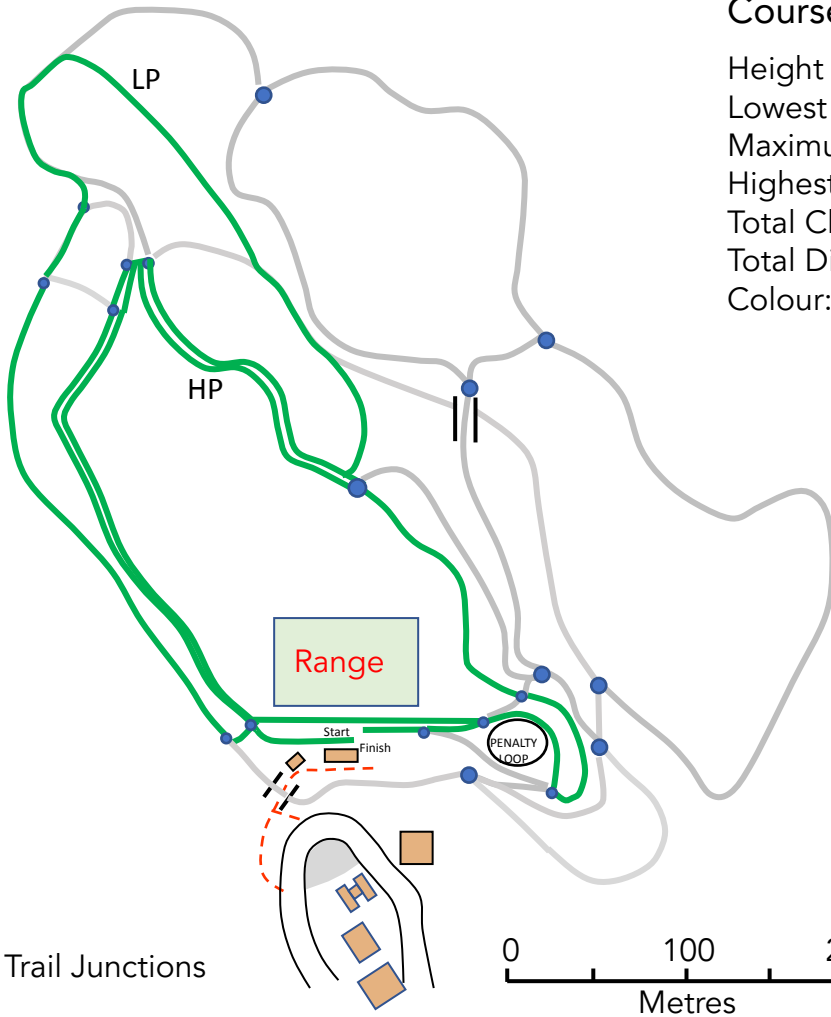

CANMORE NORDIC CENTRE

1.0 KM BIATHLON COURSE – BLACK (WC Configuration)

Course Information

Height Difference (HD): 16 m
 Lowest Point (LP): 1404 m
 Maximum Climb (MC): 11m
 Highest Point (HP): 1420 m
 Total Climb (TC): 20 m
 Total Distance: 985 m
 Colour: BLACK

CANMORE NORDIC CENTRE

1.25 KM BIATHLON COURSE – PINK (WC Configuration)

Course Information

Height Difference (HD): 14 m
 Lowest Point (LP): 1404 m
 Maximum Climb (MC): 13 m
 Highest Point (HP): 1418 m
 Total Climb (TC): 35 m
 Total Distance: 1306 m
 Colour: PINK

CANMORE NORDIC CENTRE

2.0 KM BIATHLON COURSE – RED

(FT Configuration)

Course Information

Height Difference (HD): 18 m
 Lowest Point (LP): 1400 m
 Maximum Climb (MC): 13 m
 Highest Point (HP): 1418 m
 Total Climb (TC): 59 m
 Total Distance: 2021 m
 Colour: Red

CANMORE NORDIC CENTRE

2.5 KM BIATHLON COURSE – GREEN (FTConfiguration)

Course Information

Height Difference (HD): 31 m
 Lowest Point (LP): 1389 m
 Maximum Climb (MC): 20 m
 Highest Point (HP): 1420 m
 Total Climb (TC): 75 m
 Total Distance: 2521 m
 Colour: Green