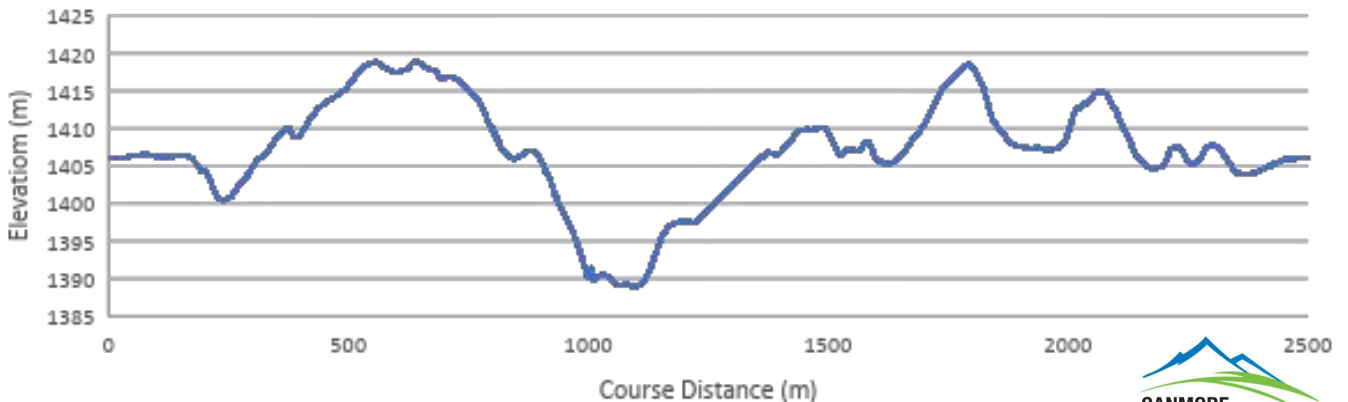

CANMORE NORDIC CENTRE

1.25 KM BIATHLON COURSE – PINK (WC Configuration)

Course Information

Height Difference (HD): 14 m
 Lowest Point (LP): 1404 m
 Maximum Climb (MC): 13 m
 Highest Point (HP): 1418 m
 Total Climb (TC): 35 m
 Total Distance: 1306 m
 Colour: PINK

CANMORE NORDIC CENTRE

2.0 KM BIATHLON COURSE – RED

(FT Configuration)

Course Information

Height Difference (HD): 18 m
 Lowest Point (LP): 1400 m
 Maximum Climb (MC): 13 m
 Highest Point (HP): 1418 m
 Total Climb (TC): 59 m
 Total Distance: 2021 m
 Colour: Red

CANMORE NORDIC CENTRE

2.5 KM BIATHLON COURSE – GREEN (FTConfiguration)

Course Information

Height Difference (HD): 31 m
 Lowest Point (LP): 1389 m
 Maximum Climb (MC): 20 m
 Highest Point (HP): 1420 m
 Total Climb (TC): 75 m
 Total Distance: 2521 m
 Colour: Green

CANMORE NORDIC CENTRE

3.3 KM BIATHLON COURSE – BLUE

(FT Configuration)

Course Information

Height Difference (HD): 56 m
 Lowest Point (LP): 1364 m
 Maximum Climb (MC): 24 m
 Highest Point (HP): 1420 m
 Total Climb (TC): 136 m
 Total Distance: 3433 m
 Colour: Blue