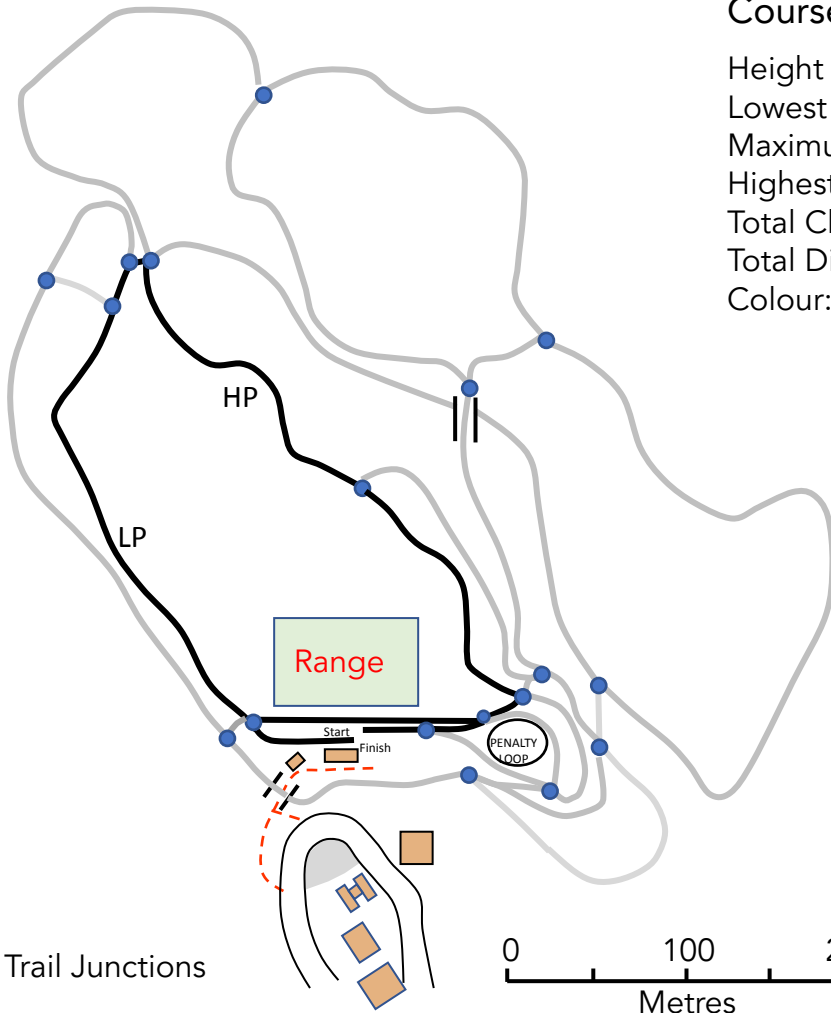

CANMORE NORDIC CENTRE

1.0 KM BIATHLON COURSE – BLACK (WC Configuration)

Course Information

Height Difference (HD): 16 m
 Lowest Point (LP): 1404 m
 Maximum Climb (MC): 11m
 Highest Point (HP): 1420 m
 Total Climb (TC): 20 m
 Total Distance: 985 m
 Colour: BLACK

CANMORE NORDIC CENTRE

1.25 KM BIATHLON COURSE – PINK (WC Configuration)

Course Information

Height Difference (HD): 14 m
 Lowest Point (LP): 1404 m
 Maximum Climb (MC): 13 m
 Highest Point (HP): 1418 m
 Total Climb (TC): 35 m
 Total Distance: 1306 m
 Colour: PINK

CANMORE NORDIC CENTRE

2.0 KM BIATHLON COURSE – RED

(FT Configuration)

Course Information

Height Difference (HD): 18 m
 Lowest Point (LP): 1400 m
 Maximum Climb (MC): 13 m
 Highest Point (HP): 1418 m
 Total Climb (TC): 59 m
 Total Distance: 2021 m
 Colour: Red

CANMORE NORDIC CENTRE

3.3 KM BIATHLON COURSE – BLUE

(FT Configuration)

Course Information

Height Difference (HD): 56 m
 Lowest Point (LP): 1364 m
 Maximum Climb (MC): 24 m
 Highest Point (HP): 1420 m
 Total Climb (TC): 136 m
 Total Distance: 3433 m
 Colour: Blue